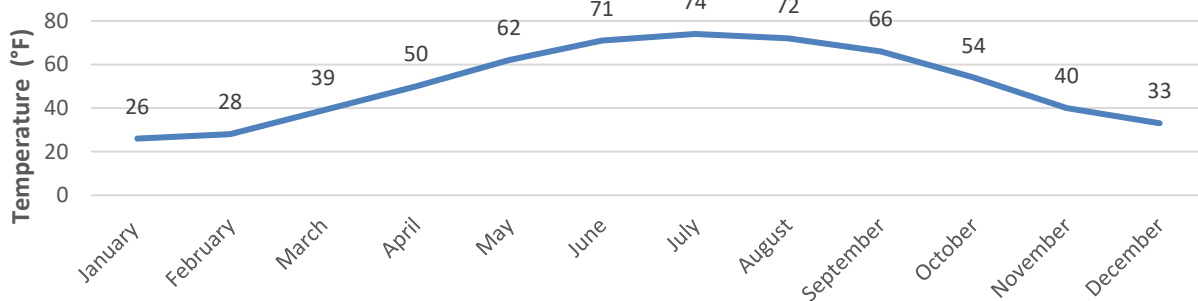

GEOGRAPHY AND CLIMATE

Grow Wabash County

214 South Wabash Street | Wabash, Indiana 46992

260.563.5258 | Keith@growwabashcounty.com | www.growwabashcounty.com

Wabash County Climate

Avg. Annual Precipitation	40.4 in.
Avg. Annual Temperature	51.2°F
Avg. July Temperature	74.0°F
Avg. January Temperature	25.7°F

Source: National Climatic Data Center, 2011-2021

Wabash County Geography

Land Area	426 square miles
Persons per square mile	74.7
Elevation	636-892 ft.

Sources: Wabash County Surveyor; US Geological Survey, Board on Geographic Names

Avg. Monthly Temperature in Wabash County